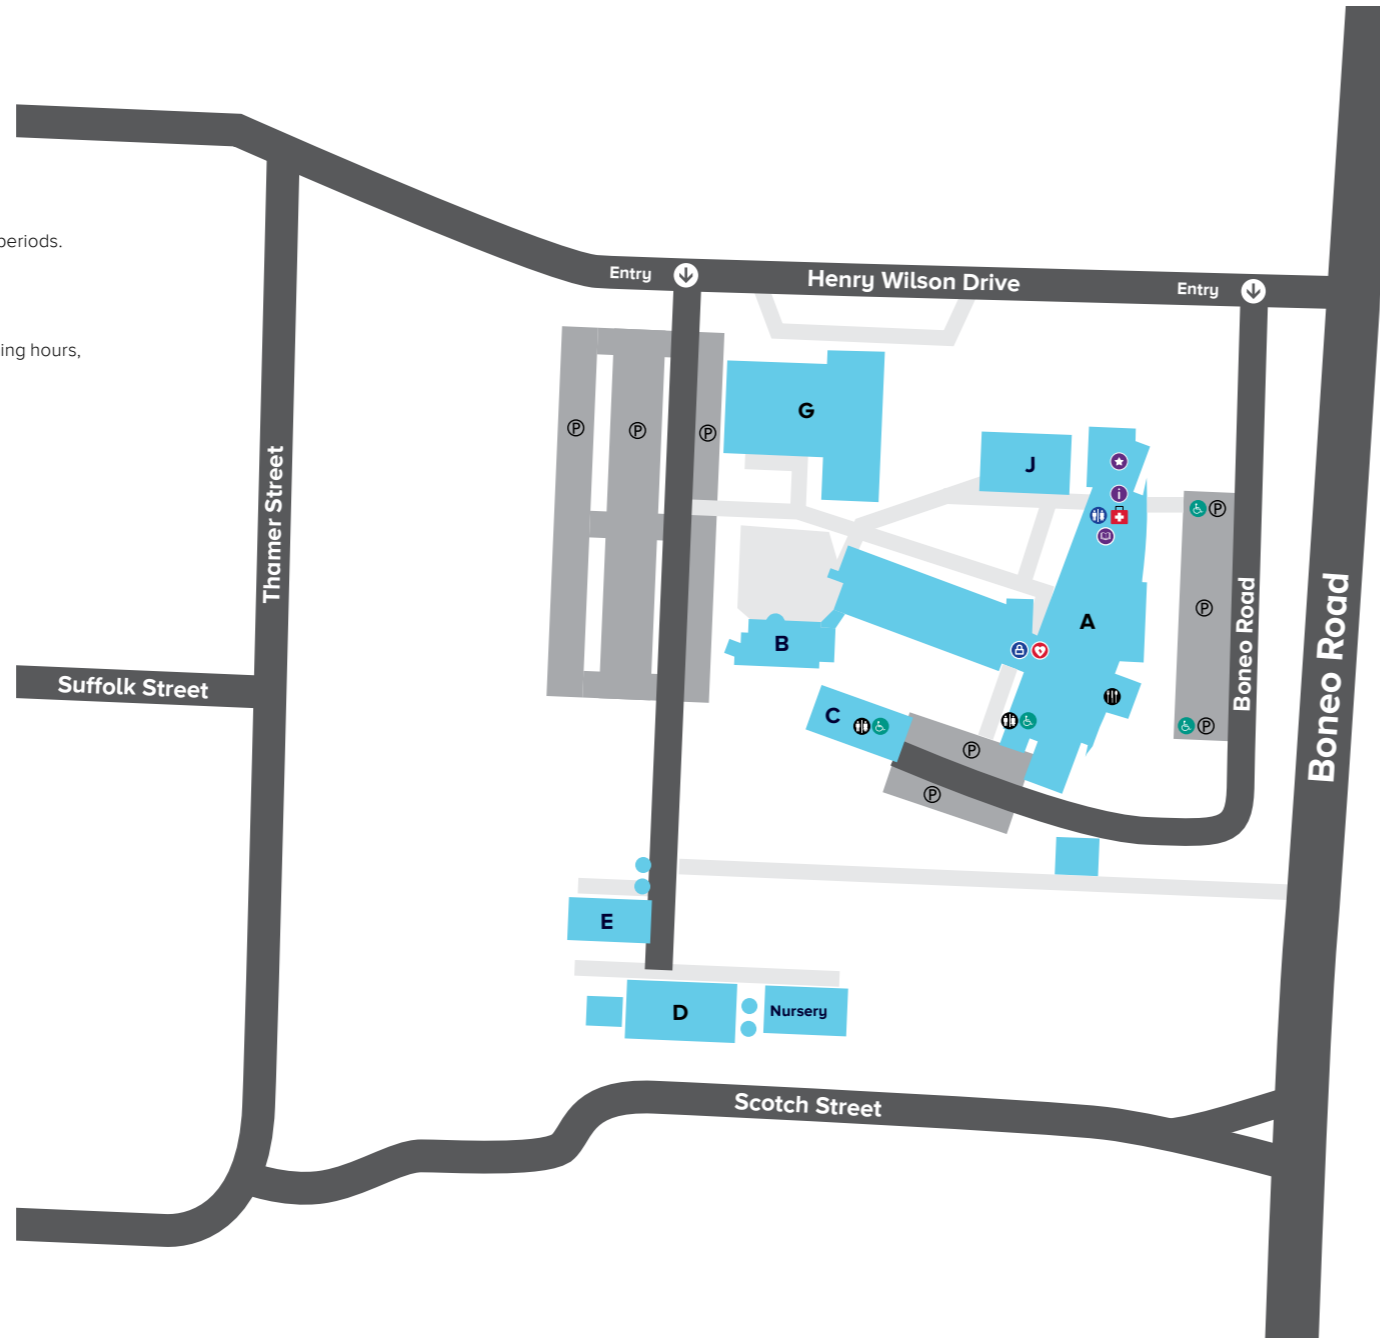

Mornington Peninsula Campus

Boneo Road, Rosebud VIC 3939

1300 244 746

chisholm.edu.au

Reception Hours

Monday - Friday 8.30am - 5pm

Reception hours may be extended during peak periods.

Campus Opening Hours

Monday - Friday 7am - 6pm

There will be no campus access outside of opening hours, please vacate the campus prior to closing time.

Key

- Campus Security
- Information, Building A
- Enquiry and Enrolment Hub
- Library and Learning Centre
- Toilet
- Staff toilets
- Parking
- First Aid Kit
- AED Automated External Defibrillator
- Disability access
- Restaurant
- Gate entry