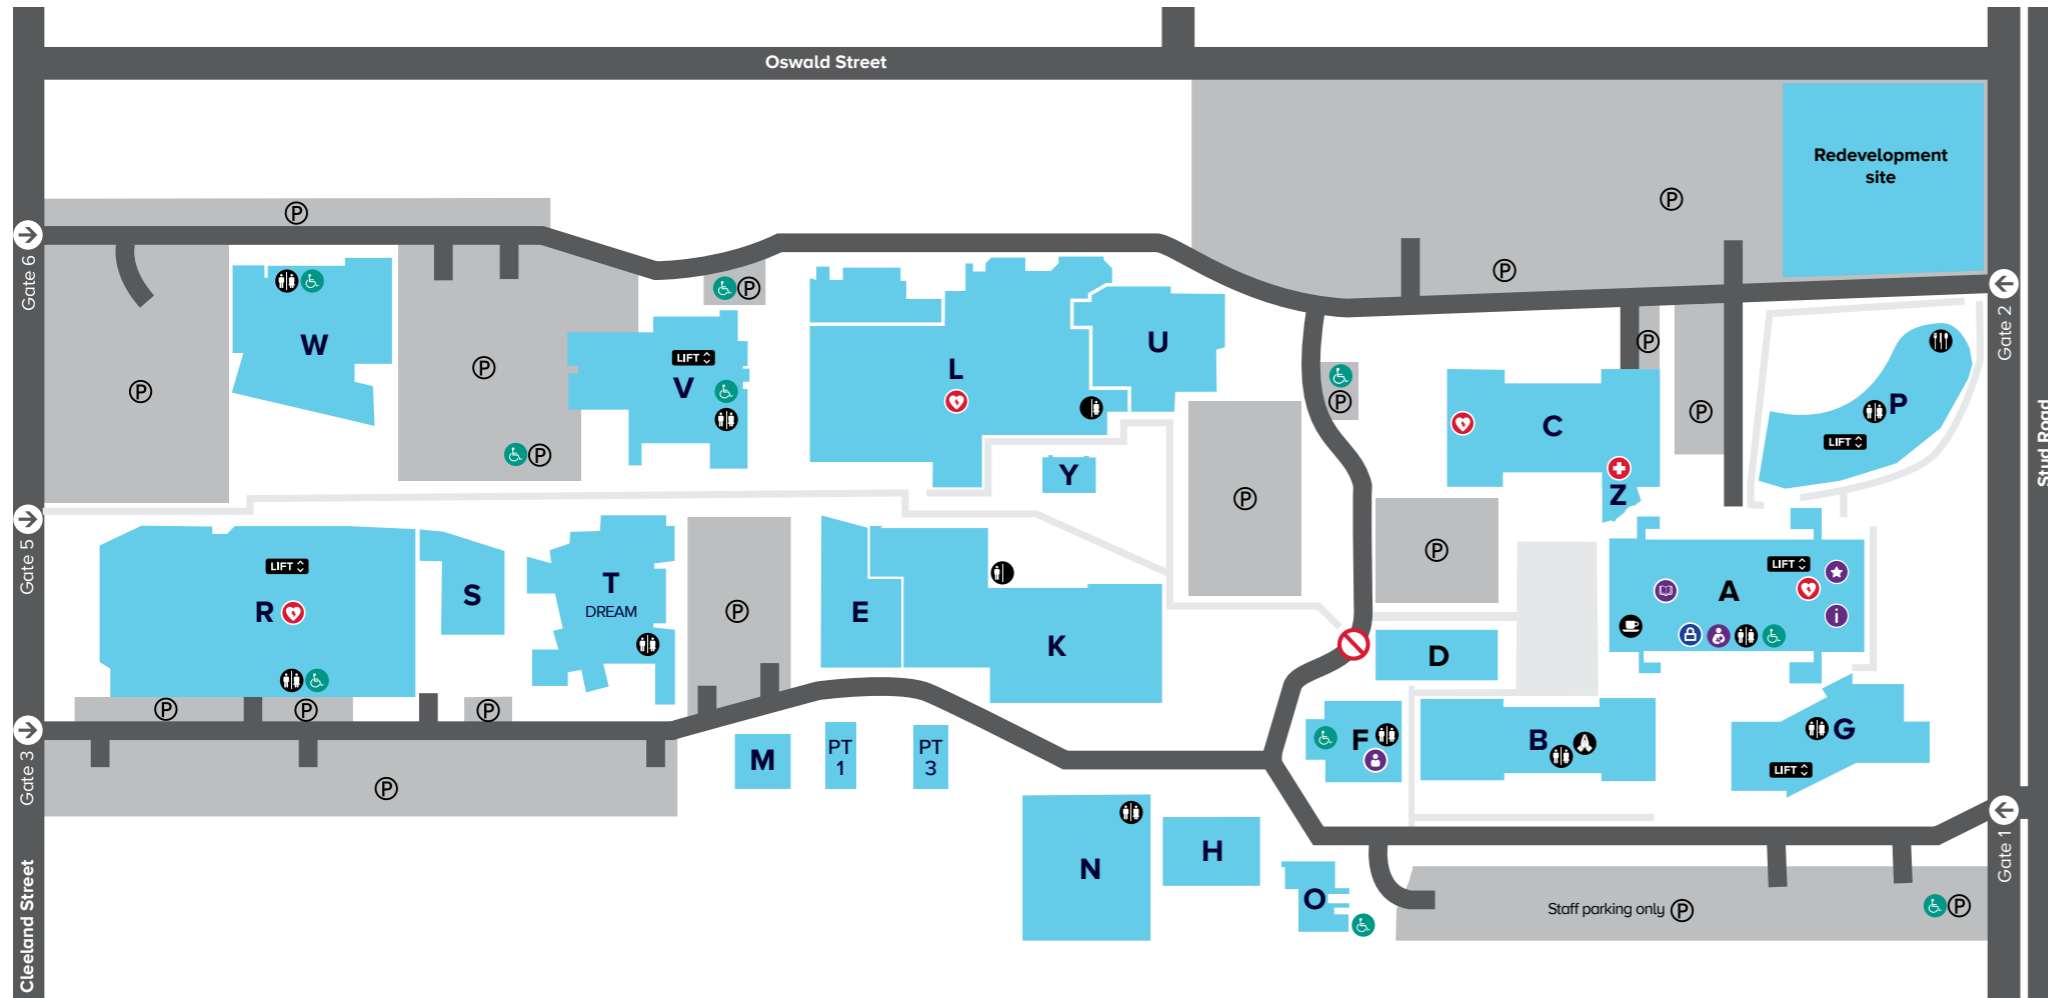

There will be no campus access outside of opening hours, please vacate the campus prior to closing time.

Key

- 🔒 Campus Security
- 📍 Information, Building A
- 👤 Enquiry and Enrolment Hub
- 👤 Student Hub
- 📖 Library and Learning Centre (Level 2)
- 🙏 Multi-faith room
- ❤️ AED Automated External Defibrillator
- 🏥 First Aid room
- 🚻 Toilet
- ♿ Disability access
- 👶 Lactation room
- 🚪 Gate entry
- 🍴 Restaurant
- 🚧 Redevelopment site
- 🅑 Parking
- ☕ Cafe

Building A
Information, Enquiry and Enrolment Hub

Building R
Apprenticeship Hub, Café, Wellbeing room, Library and Learning Centre, Campus Security

Building B
Business and Information Technology, Multi-faith room