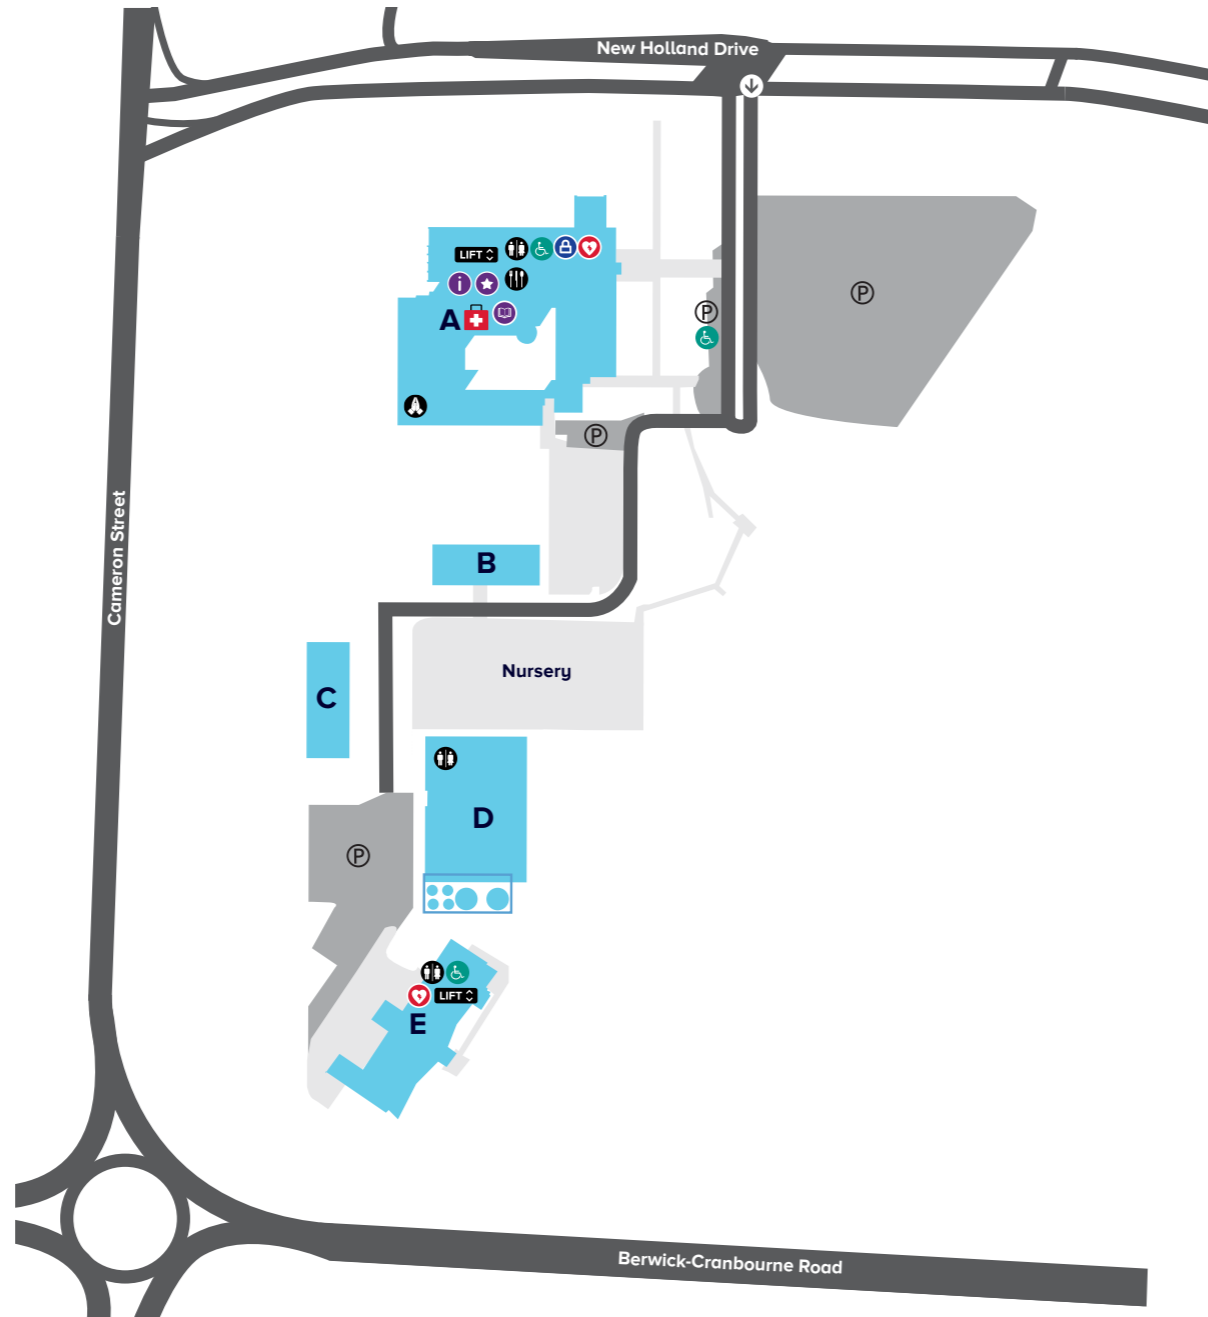

Monday - Friday 6am - 8pm

There will be no campus access outside of opening hours, please vacate the campus prior to closing time.

Key

- Campus Security
- Information, Building A
- Enquiry and Enrolment Hub
- Library and Learning Centre
- Toilet
- First Aid Kit
- AED Automated External Defibrillator
- Parking
- Disability access
- Cafe
- Multi-faith Room
- Gate entry

Building A

Information, Library and Learning Centre (LLC), Business Services, Information Technology and Computer Systems, Multi-faith room

Building B

Nursery

Building C

Plumbing

Building D

Glasshouse