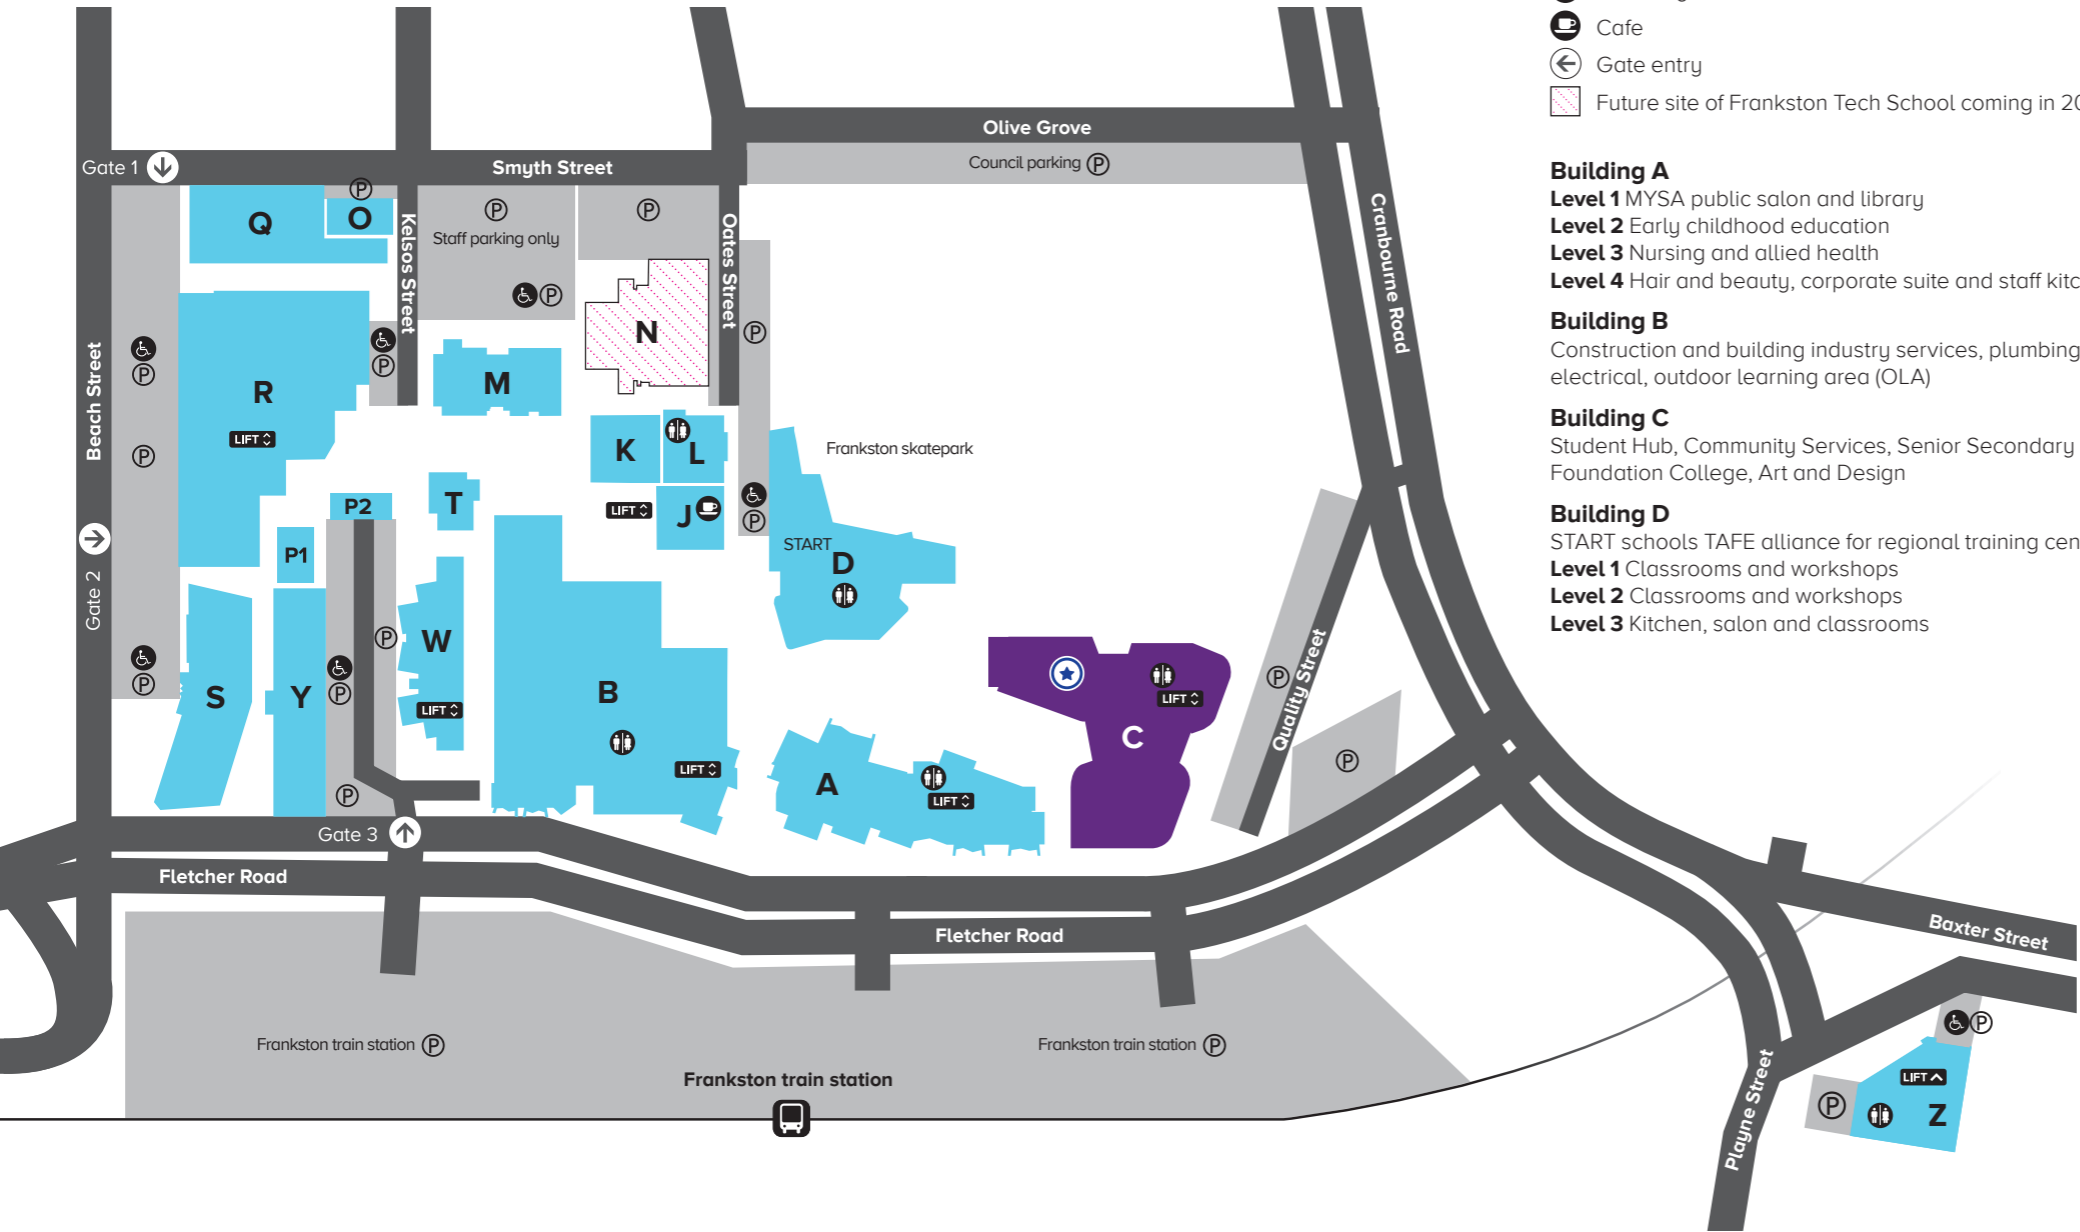

chisholm.edu.au

On campus | Online
Workplace | International

Chisholm

Frankston Campus Map

Frankston Campus

Key

- Enrolment centre and payments, Building C
- Toilet
- Parking
- Disability access
- Cafe
- Gate entry
- Future site of Frankston Tech School coming in 2025

- Building A**
 - Level 1 MYSAs public salon and library
 - Level 2 Early childhood education
 - Level 3 Nursing and allied health
 - Level 4 Hair and beauty, corporate suite and staff kitchen
- Building B**
Construction and building industry services, plumbing, electrical, outdoor learning area (OLA)
- Building C**
Student Hub, Community Services, Senior Secondary Pathways, Foundation College, Art and Design
- Building D**
 - START schools TAFE alliance for regional training centre
 - Level 1 Classrooms and workshops
 - Level 2 Classrooms and workshops
 - Level 3 Kitchen, salon and classrooms